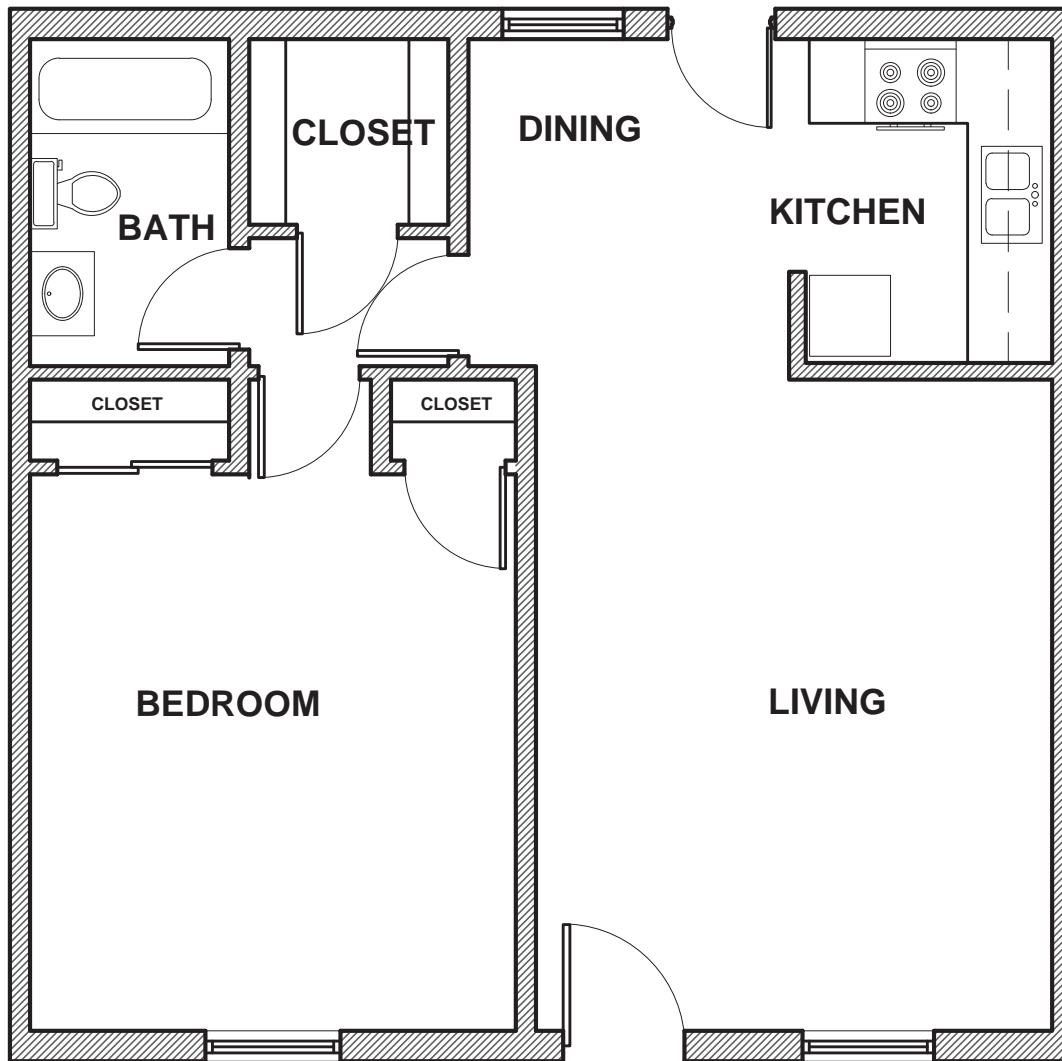

# BEAUMONT

PHASE I - ONE BEDROOM (KT RIGHT)

## ROYAL ORLEANS APARTMENTS

1924-A McAllister Drive, Charlotte, NC 28216 (704) 392-9560 [www.roapts.com](http://www.roapts.com)

DECEMBER 07, 2012

SCALE: N.T.S.

SQUARE FOOTAGE: 620 SF

DISCLAIMER: This diagram is for illustrative purposes only and not part of a legal contract. Floor plan square footage, layout, features, and room sizes may vary and are subject to change without notice.