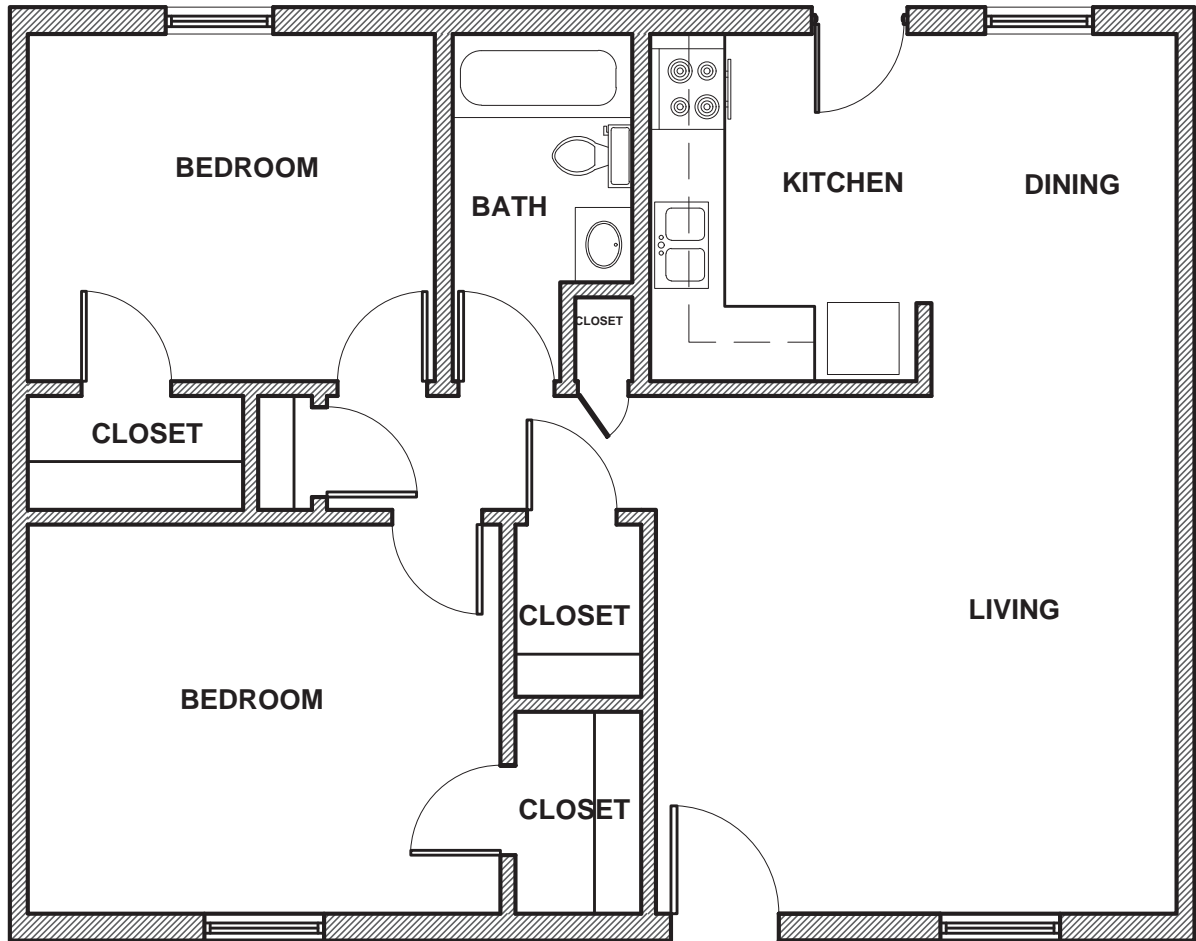

# ELLIS

PHASE I - TWO BEDROOM (KT RIGHT)

## ROYAL ORLEANS APARTMENTS

1924-A McAllister Drive, Charlotte, NC 28216 (704) 392-9560 [www.roapts.com](http://www.roapts.com)

DECEMBER 07, 2012

SCALE: N.T.S.

SQUARE FOOTAGE: 784 SF

DISCLAIMER: This diagram is for illustrative purposes only and not part of a legal contract. Floor plan square footage, layout, features, and room sizes may vary and are subject to change without notice.