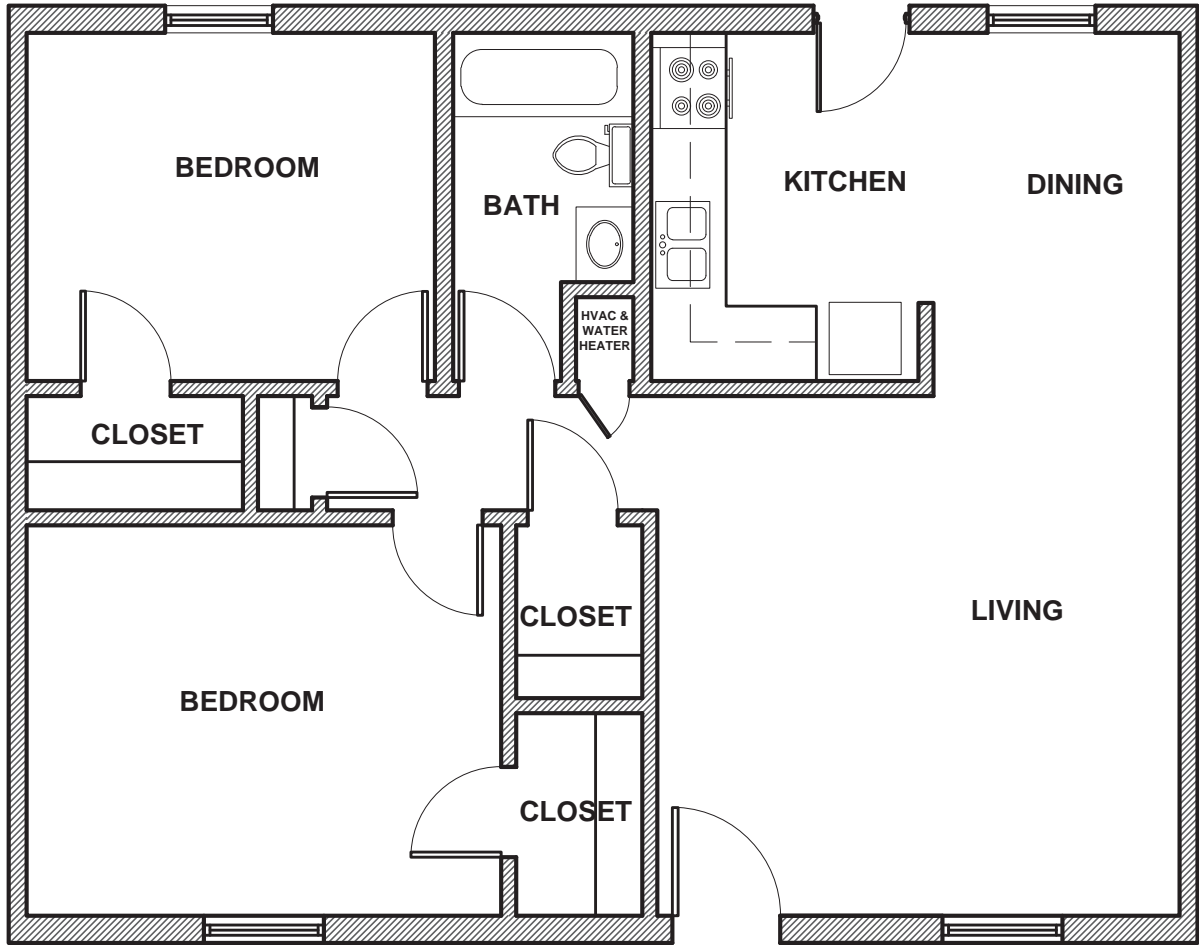

# BRANFORD

PHASE II - TWO BEDROOM (KT RIGHT)

## ROYAL ORLEANS APARTMENTS

1924-A McAllister Drive, Charlotte, NC 28216 (704) 392-9560 [www.roapts.com](http://www.roapts.com)

DECEMBER 07, 2012

SCALE: N.T.S.

SQUARE FOOTAGE: 784 SF

DISCLAIMER: This diagram is for illustrative purposes only and not part of a legal contract. Floor plan square footage, layout, features, and room sizes may vary and are subject to change without notice.